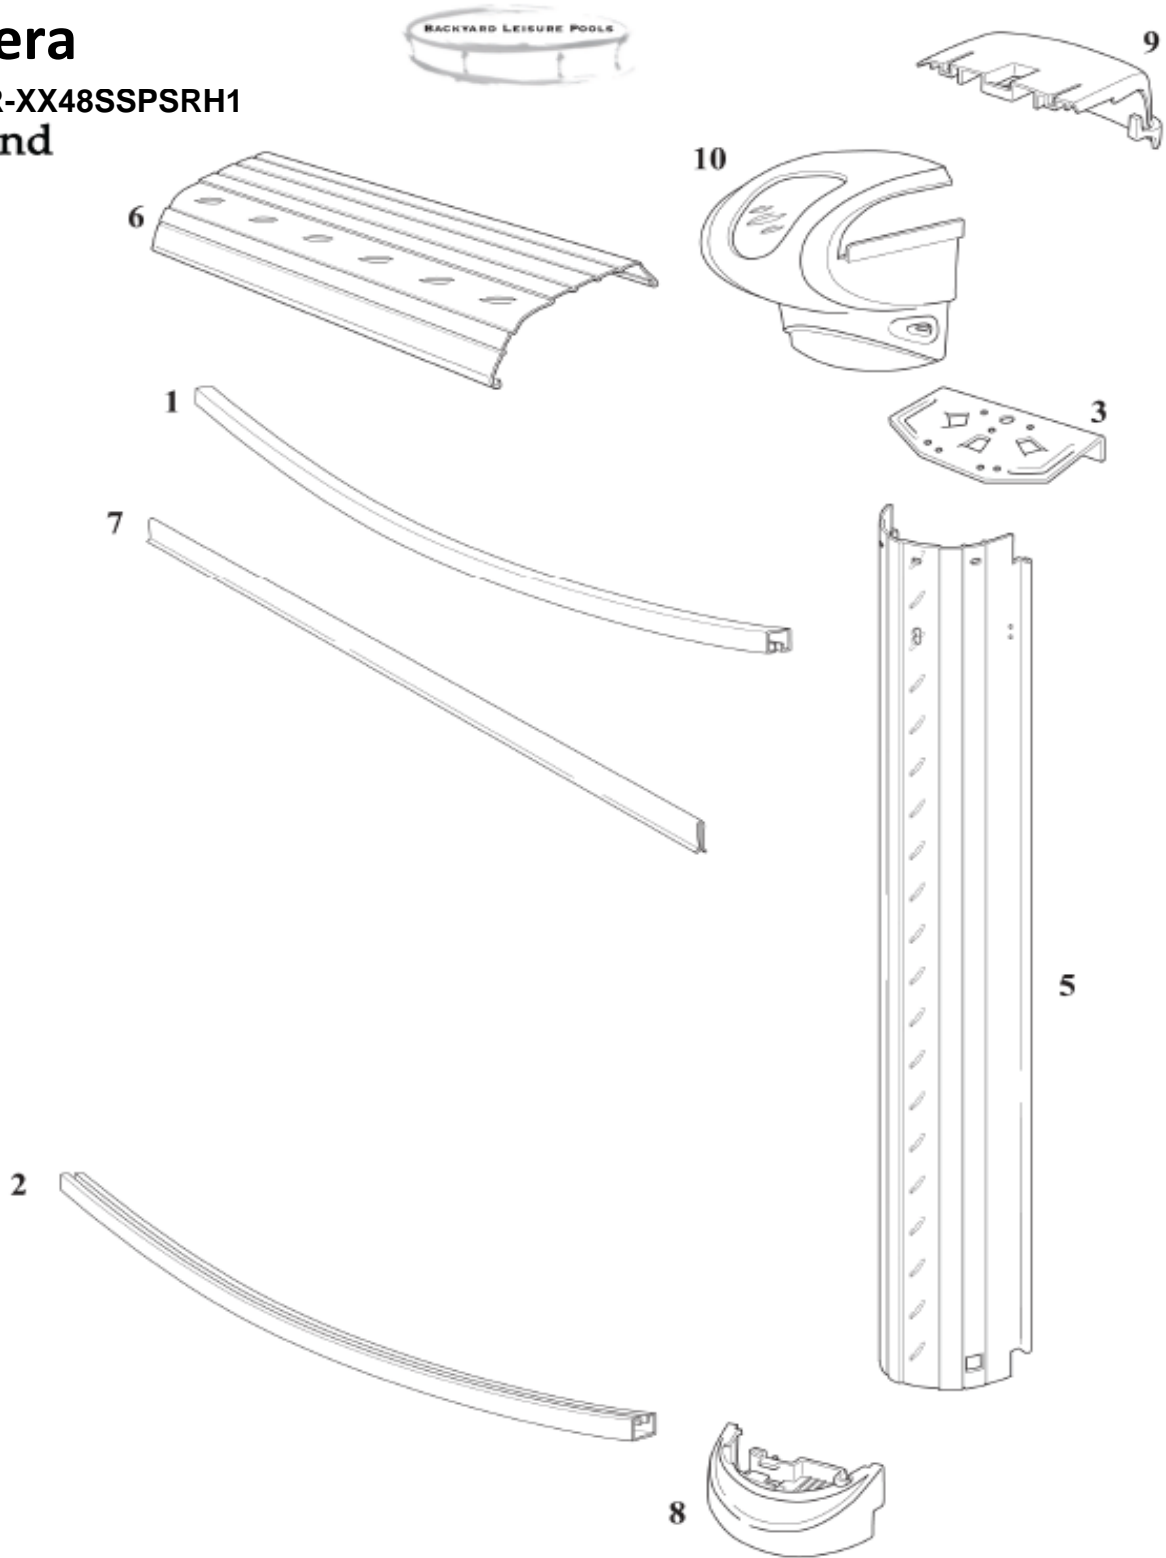

Solera

PHER-XX48SSPSRH1
Round

Product Description: Solera Round
Product Code: PHER-48SSPSRH1

		Quantity Required for Installation (by Pool Size)					
Index #	Description	Part #	Length	15'	18'	24'	27'
6	Top Rail Curved	22755	56-7/16"	10	12	16	18
5	Upright	28129	47-5/8"	10	12	16	18
9	Top Cap Inner	22734	7"	10	12	16	18
10	Top Cap Outer	22732	7"	10	12	16	18
3	Top Plate	22761	6"	10	12	16	18
8	Bottom Boot	22735	7"	10	12	16	18
7	Plastic Coping	10296	48"	12	14	19	21
2	Bottom Rail	38737	54-1/8"	10			
2	Bottom Rail	38738	54- 7/16"		12		
2	Bottom Rail	38740	54-1/8"			16	
2	Bottom Rail	38741	54-1/4"				18
1	Inner Stabilizer	38502	53-1/4"	11			
1	Inner Stabilizer	38503	54-1/8"		13		
1	Inner Stabilizer	38506	52-1/4"			18	
1	Inner Stabilizer	38507	52-7/8"				20
*	Hardware Pool Kit ZY3	44-10003		1			
*	Hardware Pool Kit ZY 7	44-10007			1		
*	Hardware Pool Kit ZY 8	44-10008				1	
*	Hardware Pool Kit ZY 10	44-10010					1
	Envelope Safety Stickers	95-0007		1	1	1	1
	Instructional DVD	36878		1	1	1	1

*May not be pictured