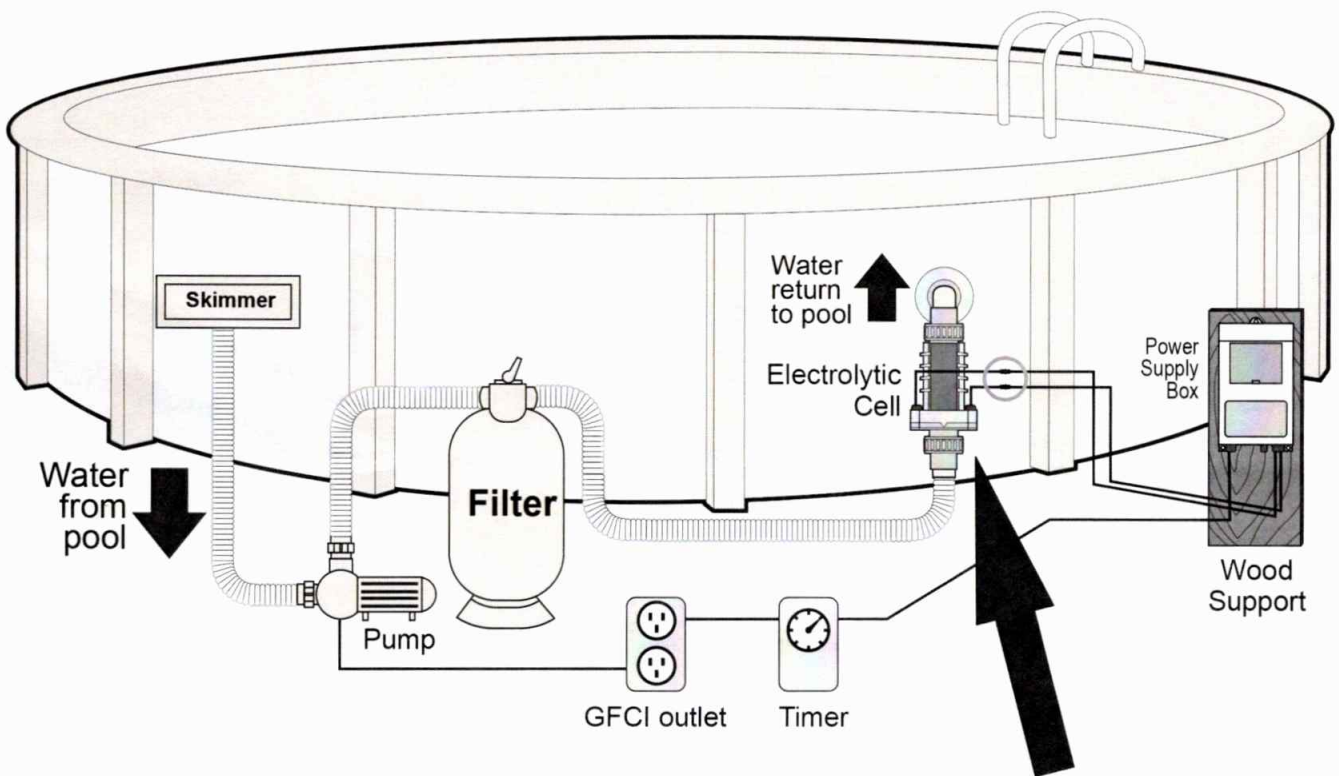

**FAILURE TO INSTALL SYSTEM LIKE IMAGE BELOW WILL VOID WARRANTY IMMEDIATELY**

**THE RETRO JET CELL MUST BE  
INSTALLED TO THE RETURN ON THE POOL**

**ANY OTHER INSTALLATION WILL VOID THE WARRANTY**