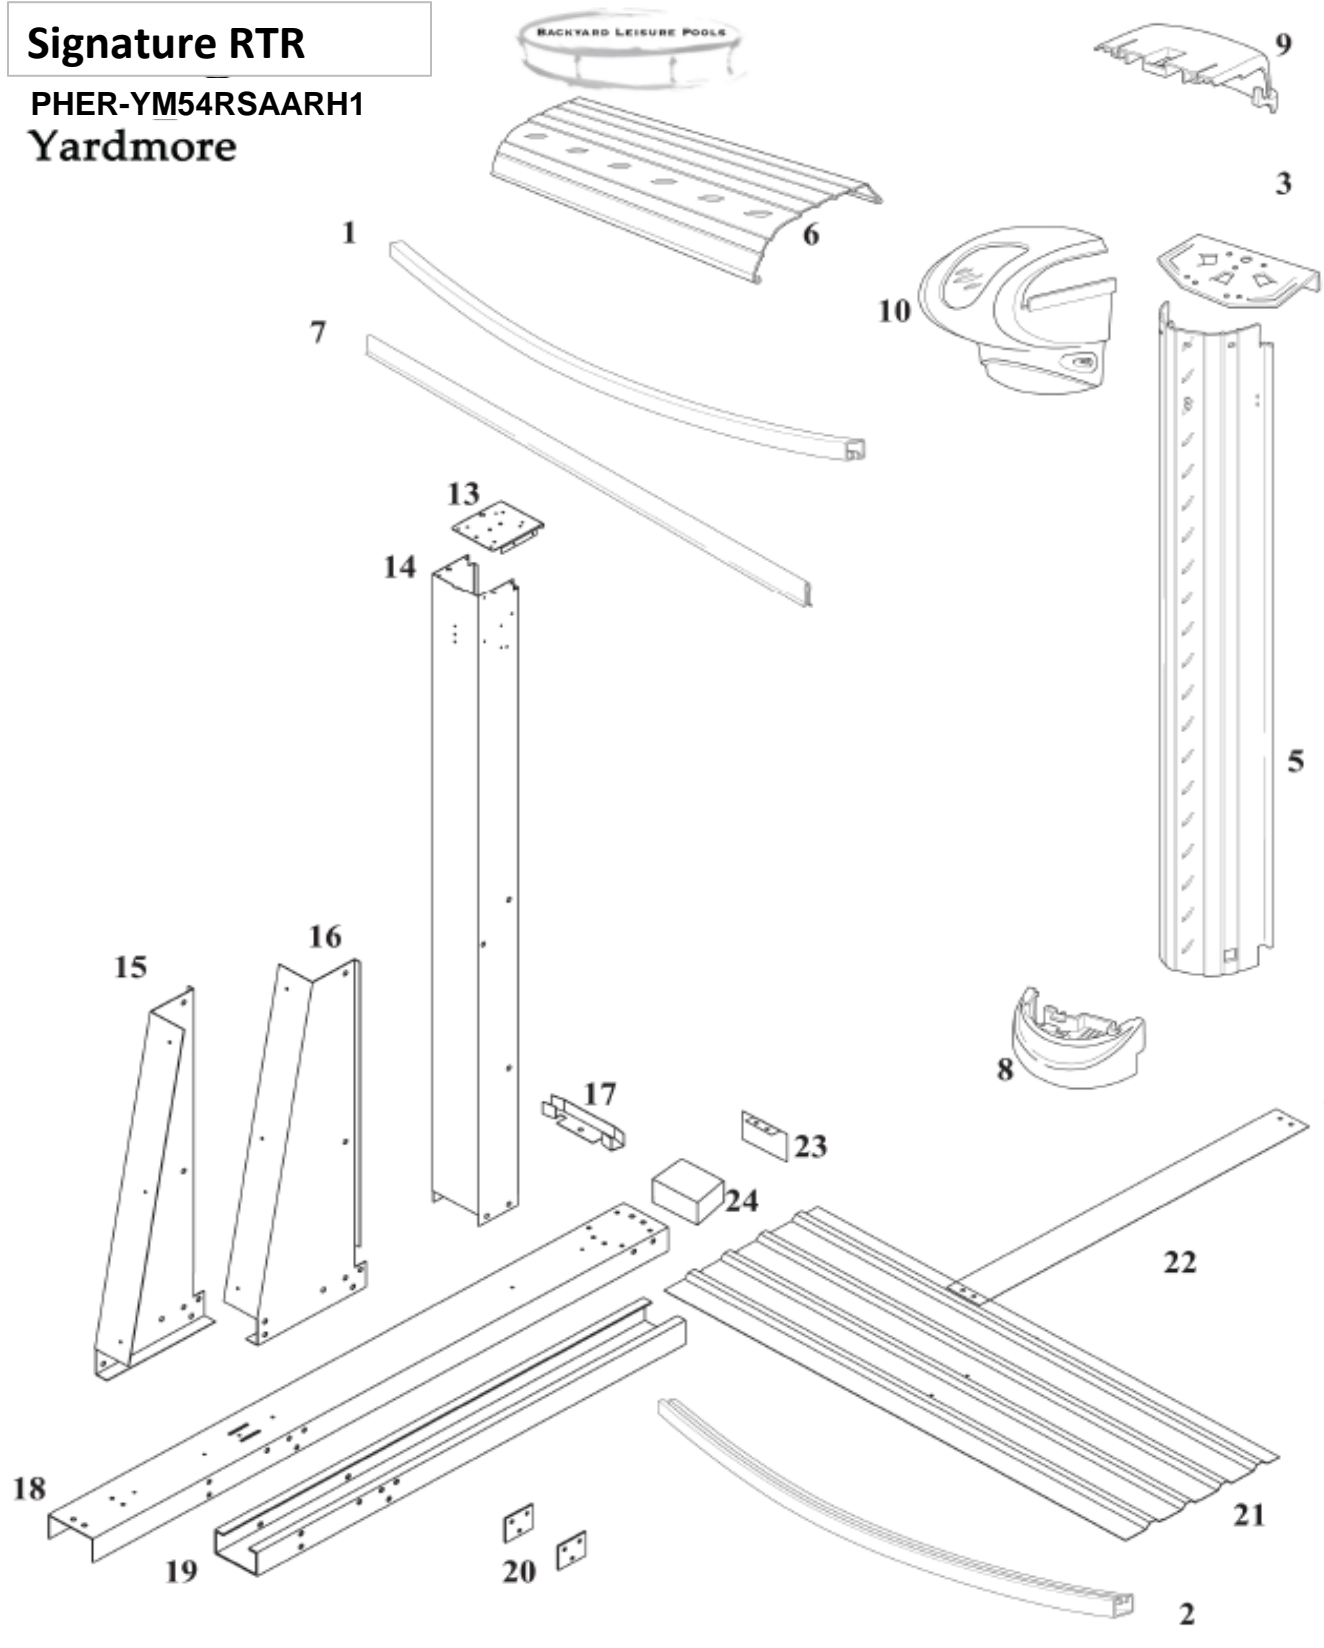

Signature RTR

PHER-YM54RSAARH1
Yardmore

Product Description:		Signature Oval							
Product Code:		PHER-YM54RSAARH1							
		Quantity required for installation (by pool size)							
Index #	Description	Part #	Length	1224	1524	1526	1530	1833	1840
6	Top Rail Curved	22769	40-1/8"	10					
6	Top Rail Curved	22770	51-1/16"		10	10	10		
6	Top Rail Curved	22771	51-13/16"					12	12
6	Top Rail Curved	22774	53-3/16"						
6	Top Rail Straight Side	22775	41-1/8"	8	2	8	10	10	14
6	Top Rail Transition Side	29762	40-1/8"		4				
5	Upright	22760	53-5/8"	12	12	12	12	14	14
14	Wrap Upright	35739	54"	6	4	6	8	8	12
10	Top Cap Large Half Curved	22732	7"	12	12	12	12	14	14
10	Top Cap Large Half Straight	22733	7"	6	4	6	8	8	12
9	Top Cap Small Half Inner	22734	7"	18	16	18	20	22	26
8	Bottom Boot	22735	7"	12	12	12	12	14	14
13	Top Plate Curved	22762	6"	6	4	6	8	8	12
3	Top Plate	22761	6"	12	12	12	12	14	14
7	Plastic Coping	10296	48"	17	19	19	19	21	24
1	Inner Stabilizer	22908	43"		4				
1	Inner Stabilizer	10306	42-5/8"	10					
1	Inner Stabilizer	10307	53-1/4"		10	10	10		
1	Inner Stabilizer	10308	54-1/8"					12	12
1	Inner Stabilizer	12903	54-7/16"						
1	Straight Middle Stabilizer	16545	33"	4	2	4	6	6	10
1	Straight Center Stabilizer	16546	8"	6	4	6	8	8	12
1	Straight Corner Stabilizer	16547	37"	4		4	4	4	4
2	Bottom Rail	10289	38"	10					
2	Bottom Rail	10291	49"		10	10	10		
2	Bottom Rail	10292	50"					12	12
2	Bottom Rail	14076							
2	Bottom Rail	38739	54-1/4"						
2	Bottom Rail Straight Side	16543	37-1/2"	4	2	4	6	6	10
2	Bottom Rail Corner	22897	45"		4				
2	Bottom Rail Corner	16544	39"	4		4	4	4	4
17	Connector Bottom Rail Straight Side	16542		6	4	6	8	8	12
21	Pressure Plate	16549	44"	6	4	6	8	8	12
18	Upper Oval Channel	16539	52-3/8"	6	4	6	8	8	12
23	Oval Channel End Cap	22726		6	4	6	8	8	12
24	Oval Channel Foam Block	29917		6	4	6	8	8	12
19	Under Ground Channel	15933	45-9/16"	6	4	6	8	8	12
15	Yardmore Gusset Left	35740		6	4	6	8	8	12
16	Yardmore Gusset Right	35741		6	4	6	8	8	12
22	Strap Section	16723	39-9/32"						2
22	Strap Section	16724	41-11/16"	6					
22	Strap Section	16725	40-11/16"		6	9	12		
22	Strap Section	16726	52-11/16"					12	18
22	Strap Section	22126	48.984"						
20	Hardware Stainless Steel	22-16722	2 pack	1		1			
20	Hardware Stainless Steel	22-16720	4 pack	1	1	1	2	2	3
*	Hardware	44-10023		1					
*	Hardware	44-10025				1			
*	Hardware	44-10024			1				
*	Hardware	44-10026					1		
*	Hardware	44-10027						1	
*	Hardware	44-10028							1
*	Hardware	44-10029							
*	Hardware	22-10090		1	1	1	2	1	1
*	Hardware	22-10072			1				1
*	Hardware	22-10073		1		1			
*	Hardware	22-10074						1	1
*	Hardware	22-10091							
	Envelope Safety Stickers	95-0007		1	1	1	1	1	1
	Instructional DVD	36878		1	1	1	1	1	1