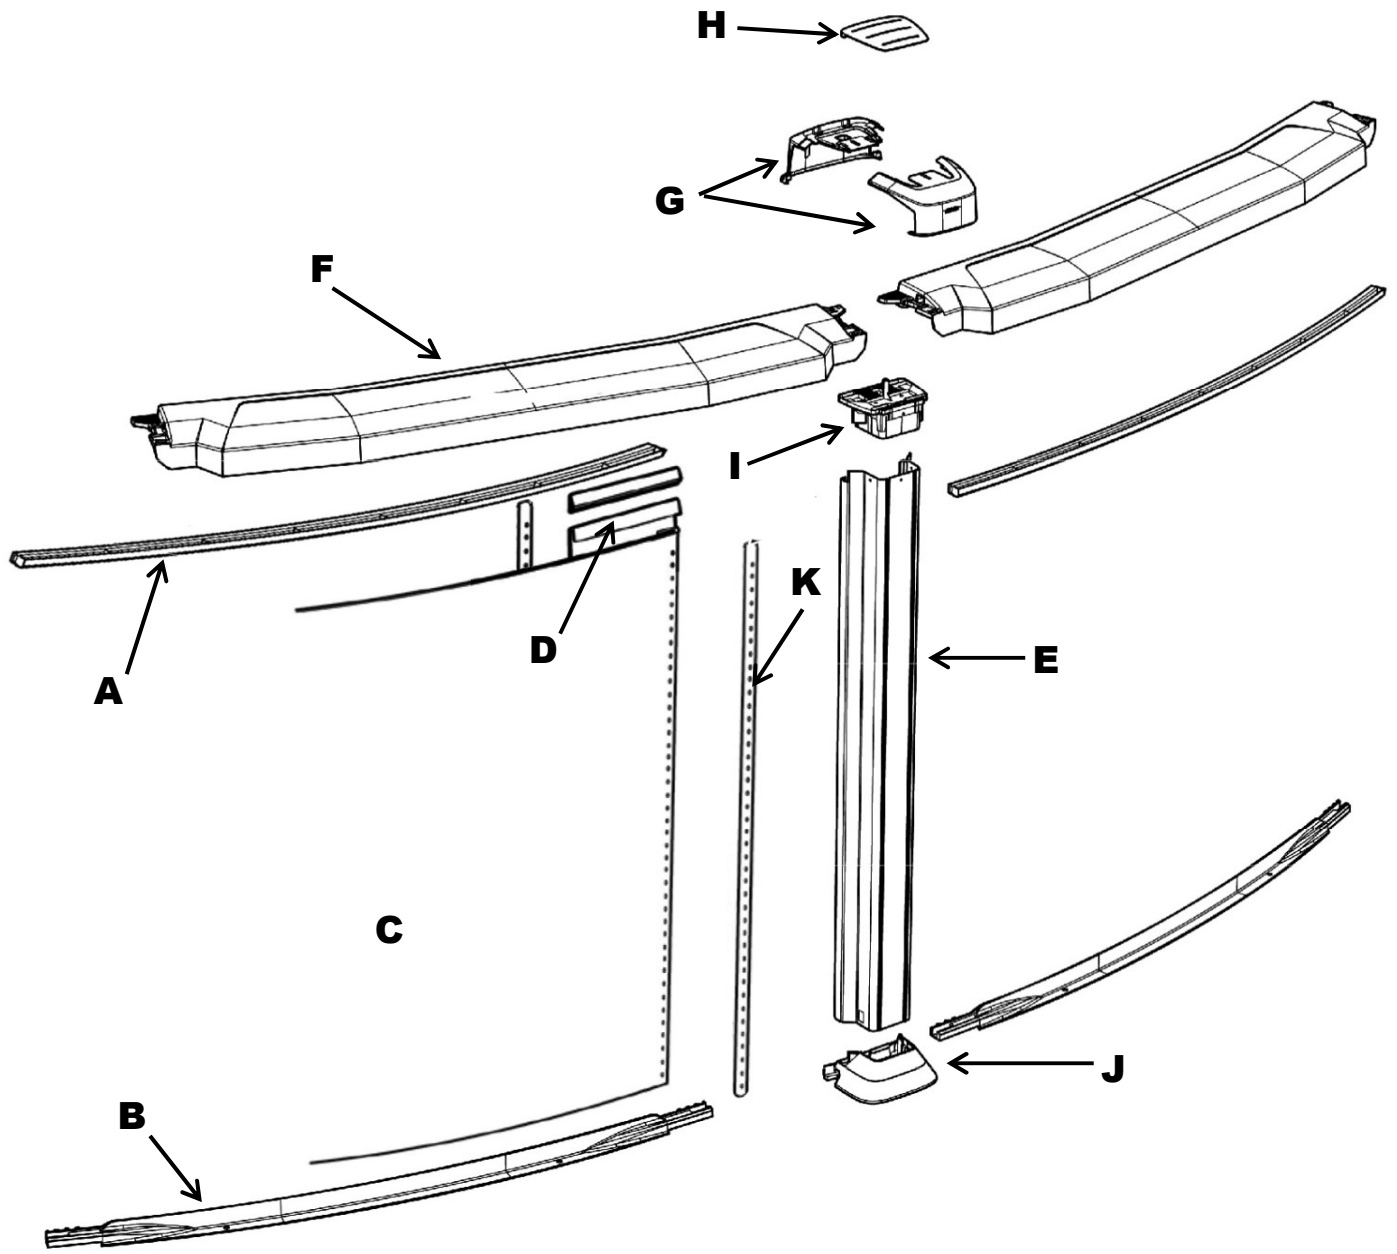

**Saltwater LX
PELX-54RSRRRRQ21
Round**

Product Description: Saltwater LX Round				Revised July 2016							
Product Code: PELX-54RSRRRRQ21				Quantity required for installation (by pool size)							
Index #	Description	Part #	Length	12	15	18	21	24	27	30	33
A	Stabilizer 12', 15'	1071507160000		8	10						
A	Stabilizer 18', 21', 24	1072407160000				12	14	16			
A	Stabilizer 27', 30', 33'	1073007160000							18	20	22
B	Bottom rail 12', 15'	1081541000000		8	10						
B	Bottom rail 18', 21', 24'	1082441000000				12	14	16			
B	Bottom rail 27', 30', 33'	1083041000000							18	20	22
C	Steel wall			1	1	1	1	1	1	1	1
D	Vinyl liner (hooks)			1	1	1	1	1	1	1	1
D	Vinyl liner (Overlap)			1	1	1	1	1	1	1	1
E	Upright	10243350004	54"	8	10	12	14	16	18	20	22
F	Top ledge	10141350000	56"	8	10	12	14	16	18	20	22
G	Ledge cover (front part)	10341350000		8	10	12	14	16	18	20	22
G	Ledge cover (back part)	10341350010		8	10	12	14	16	18	20	22
H	Ledge cover plate	10341350030		8	10	12	14	16	18	20	22
I	Top plate	11141350000		8	10	12	14	16	18	20	22
J	Bottom plate	11241350000		8	10	12	14	16	18	20	22
K	Steel bar	11825		2	2	2	2	2	2	2	2
	Pan Phill SS # 12,1' TYPE A	2PPS121		75	93	111	129	147	165	183	201
**	Hardware for wall	1050000054		1	1	1	1	1	1	1	1
	ThruSS phill 18-8 bolts 18-8 1/4-	99-0023		31	31	31	31	31	31	31	31
	Flange nuts S/S 1/4-20 Serrated	2FGS422		31	31	31	31	31	31	31	31
*	Hardware bag	1051200350		1							
*	Hardware bag	1051500350			1						
*	Hardware bag	1051800350				1					
*	Hardware bag	1052100350					1				
*	Hardware bag	1052400350						1			
*	Hardware bag	1052700350							1		
*	Hardware bag	1053000350								1	
*	Hardware bag	1053300350									1
	Installation DVD	SACWBI36875		1	1	1	1	1	1	1	1

* In the hardware bag you will find parts: #2PPS121

** In the hardware for wall you will find parts: #99-0023 - #2FGS422