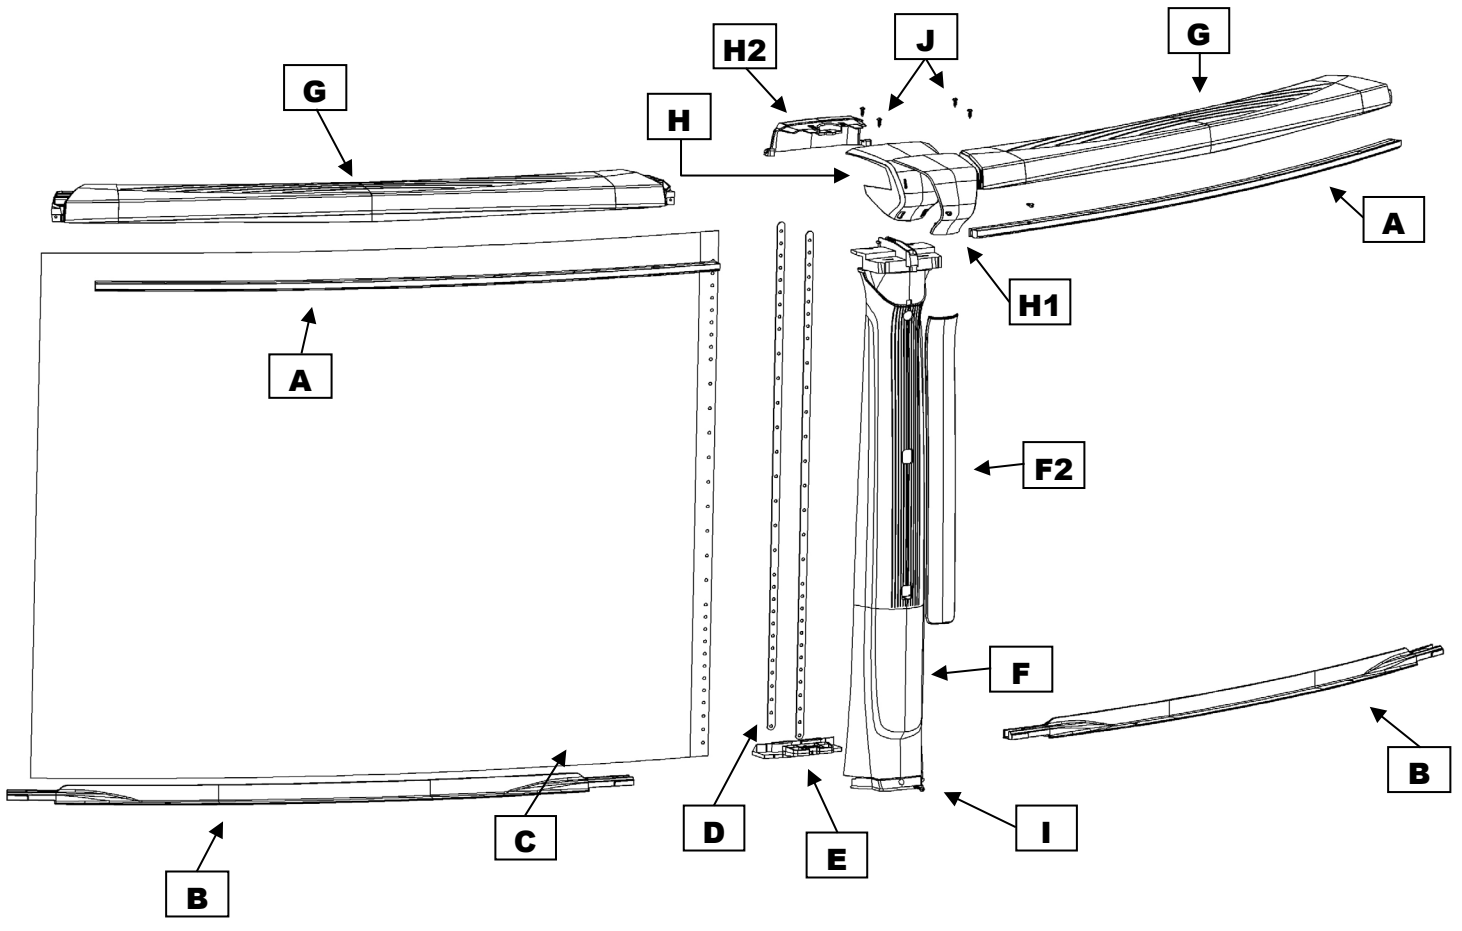

Aurora
PAUR-54RRRRRRR330
Round

Product Description:			Aurora Round						Revised Sept 2019
Product Code:			PAUR-54RRRRRR330						
			Quantity required for installation (by pool size)						
Index #	Description	Part #	15	18	21	24	27	30	
A	Stabilizer	1071507160000	10						
A	Stabilizer	1072407160000		12	14	16			
A	Stabilizer	1073007160000					18	20	
B	Bottom Rail	1081547000000	10						
B	Bottom Rail	1082447000000		12	14	16			
B	Bottom Rail	1083047000000					18	20	
C	Resin wall (hole-to-hole)		1	1	1	1	1	1	
D	Steel bar	209031	2	2	2	2	2	2	
E	Bottom plate	11207100000	10	12	14	16	18	20	
F1	Upright	10248440004	10	12	14	16	18	20	
F2	Upright Insert	13057440010	10	12	14	16	18	20	
G	Top ledge (regular)	10148360000	10	12	14	16	18	20	
H	Ledge cover	10348440000	10	12	14	16	18	20	
H1	Ledge cover insert	13057440020	10	12	14	16	18	20	
H2	Ledge cover inner	10348440010	10	12	14	16	18	20	
I	Stainless screw 12 x 1 1/2"	2PPS112	10	12	14	16	18	20	
J	Stainless screw 12 x 3/4"	V12X34	73	87	101	115	129	143	
*	Hardware bag	1051500380	1						
*	Hardware bag	1051800380		1					
*	Hardware bag	1052100380			1				
*	Hardware bag	1052400380				1			
*	Hardware bag	1052700380					1		
*	Hardware bag	1053000380						1	
**	Hardware bag for wall	1050000R54	1	1	1	1	1	1	
	Upright clip	6ADP10900A00	20	24	28	32	36	40	
	Flange nuts S/S 1/4-20 serrated	2FGS422	49	49	49	49	49	49	
	Screw\Truss\Quadrex\1/4-20\7/8"\18-8 S	B14X20X78	49	49	49	49	49	49	
	Installation DVD	SACWBI36875	1	1	1	1	1	1	

* In the hardware bag you will find parts: #2PPS112 - #V12x34

** In the hardware bag for wall you will find parts: #B14X20X78 - #2FGS422