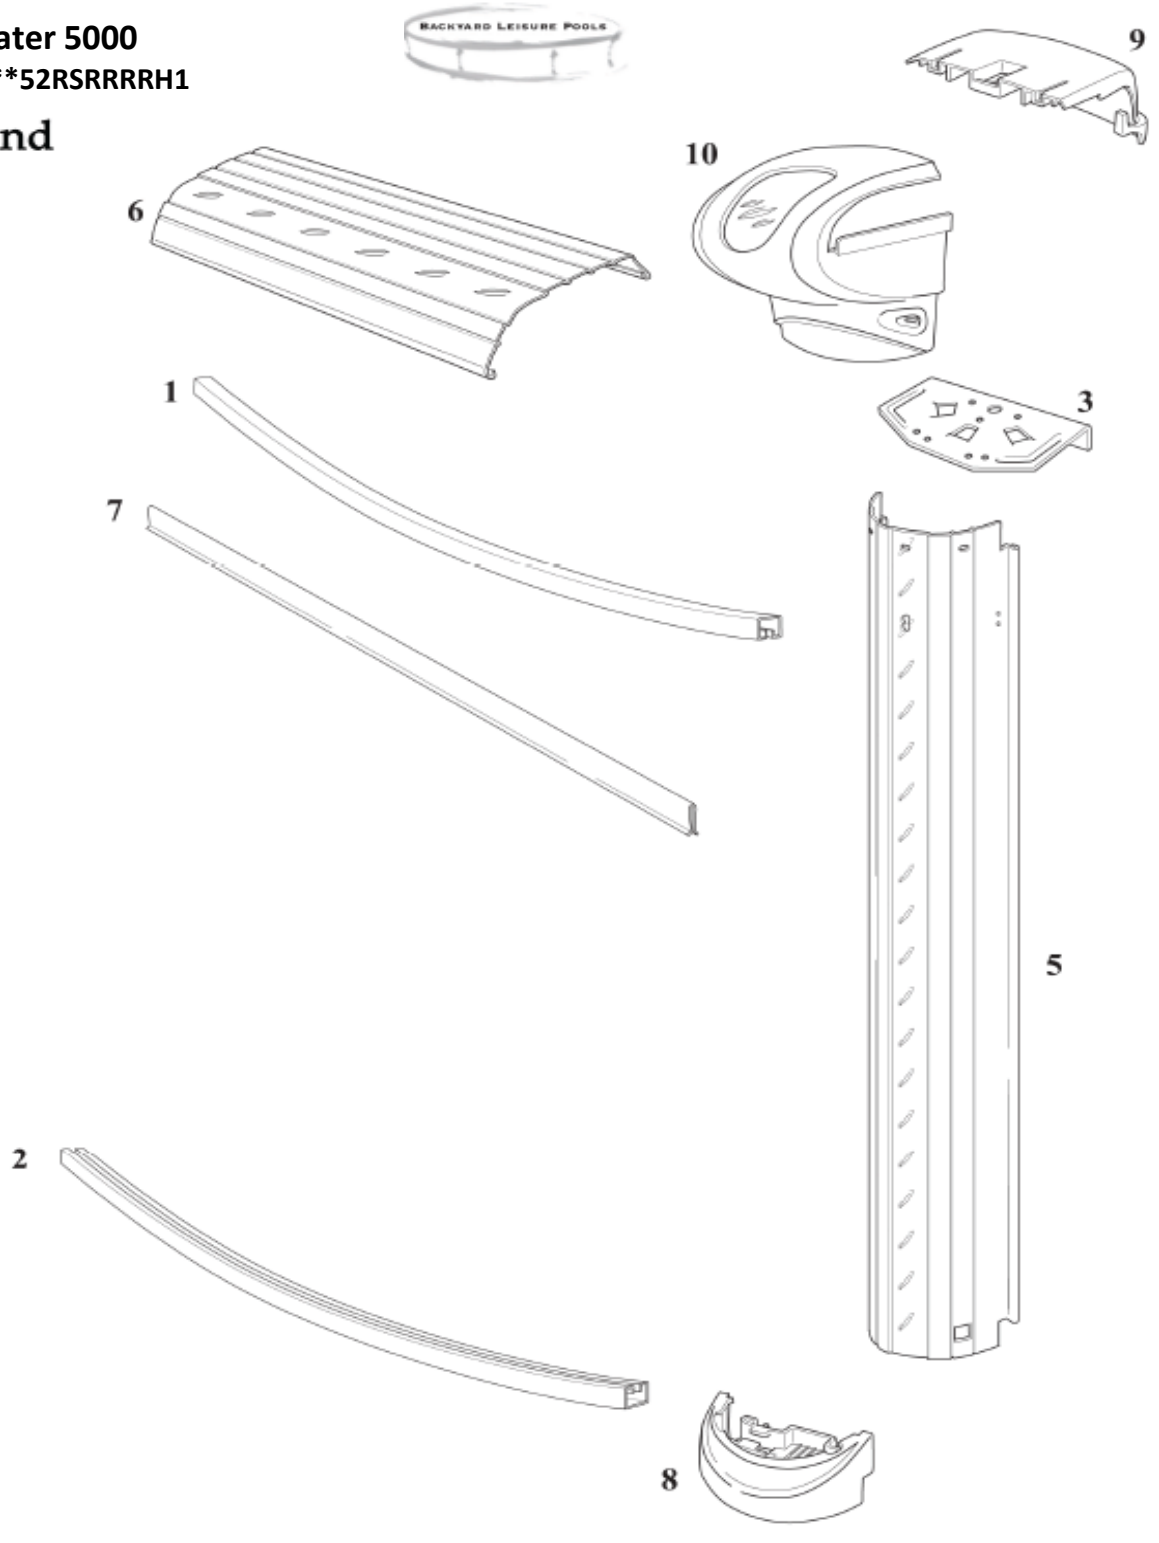

Saltwater 5000
PHER-**52RSRRRH1

Round

Product Description:		Saltwater 5000 RTR Round								
Product Code		PHER-**52RSRRRH1								
			Quantities required for installation (by size)							
Index #	Description	Part #	Length	12'	15'	18'	21'	24'	27'	30'
6	Top Rail	22769	11' 40 1/8"	11						
6	Top Rail	22774	56 3/16"		10	12	14	16	18	20
5	Upright	22759	51 5/8"	11	10	12	14	16	18	20
9	Top Cap Support	22732		11	10	12	14	16	18	20
10	Top Cap	22734		11	10	12	14	16	18	20
8	Bottom Boot	22735		11	10	12	14	16	18	20
3	Top Plate	38908	6"	11	10	12	14	16	18	20
7	Plastic Coping	10296	48"	9	12	14	16	19	21	24
1	Rim	29889	56-1/16"		10					
1	Rim	29890	56-1/16"			12				
1	Rim	29891	56-1/16"				14			
1	Rim	29892	56-1/16"					16		
1	Rim	29894	56-1/16"						18	20
1	Rim	29931	56-1/16"		10	12	14	16	18	20
1	Inner Stabilizer Connector	38501	42-5/8"	11						
2	Bottom Rail	38991	38"	11						
2	Bottom Rail	12312	54 1/4"		10					
2	Bottom Rail	12321	54 1/4"			12				
2	Bottom Rail	12322	54 1/4"				14			
2	Bottom Rail	12323	54 1/4"					16		
2	Bottom Rail	12324	54 1/4"						18	
2	Bottom Rail	12325	54 1/4"							20
*	Hardware	44-10152		1	1	1				
*	Hardware	44-10153					1			
*	Hardware	44-10154						1		
*	Hardware	44-10155							1	1
	Instruction	36878		1	1	1	1	1	1	1
	Envelope Saftey	95-0007		1	1	1	1	1	1	1