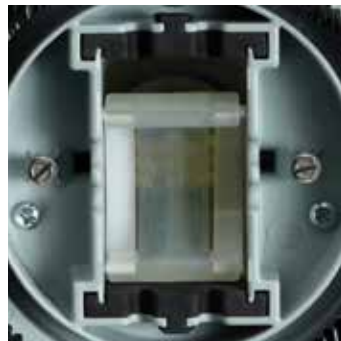

Programmed cleaning for complete coverage in any size or shape aboveground pool.

Features a single moving part for long service life.

BUILT FOR PERFORMANCE AND LONG LIFE

The Kreepy Krauly 'Lil Shark cleaner is designed to deliver unparalleled cleaning performance in aboveground pools. Its dual band of sturdy nylon bristles actively scrubs away stubborn debris that other cleaners leave behind. With just one moving part, 'Lil Shark cleaner is engineered with simplicity and longevity in mind.

Two rings of sturdy nylon bristles scrub away tough spots other cleaners leave behind.

Vacuum chamber features single moving part, a design built for years of dependable service.

FAST, EASY SET-UP

The 'Lil Shark cleaner comes fully equipped and ready to meticulously clean your pool. Simply remove it from the box, attach the hose, place in the water and off it goes, attacking dirt and debris with a vengeance. The 'Lil Shark cleaner installs in minutes—no special tools or fittings required.