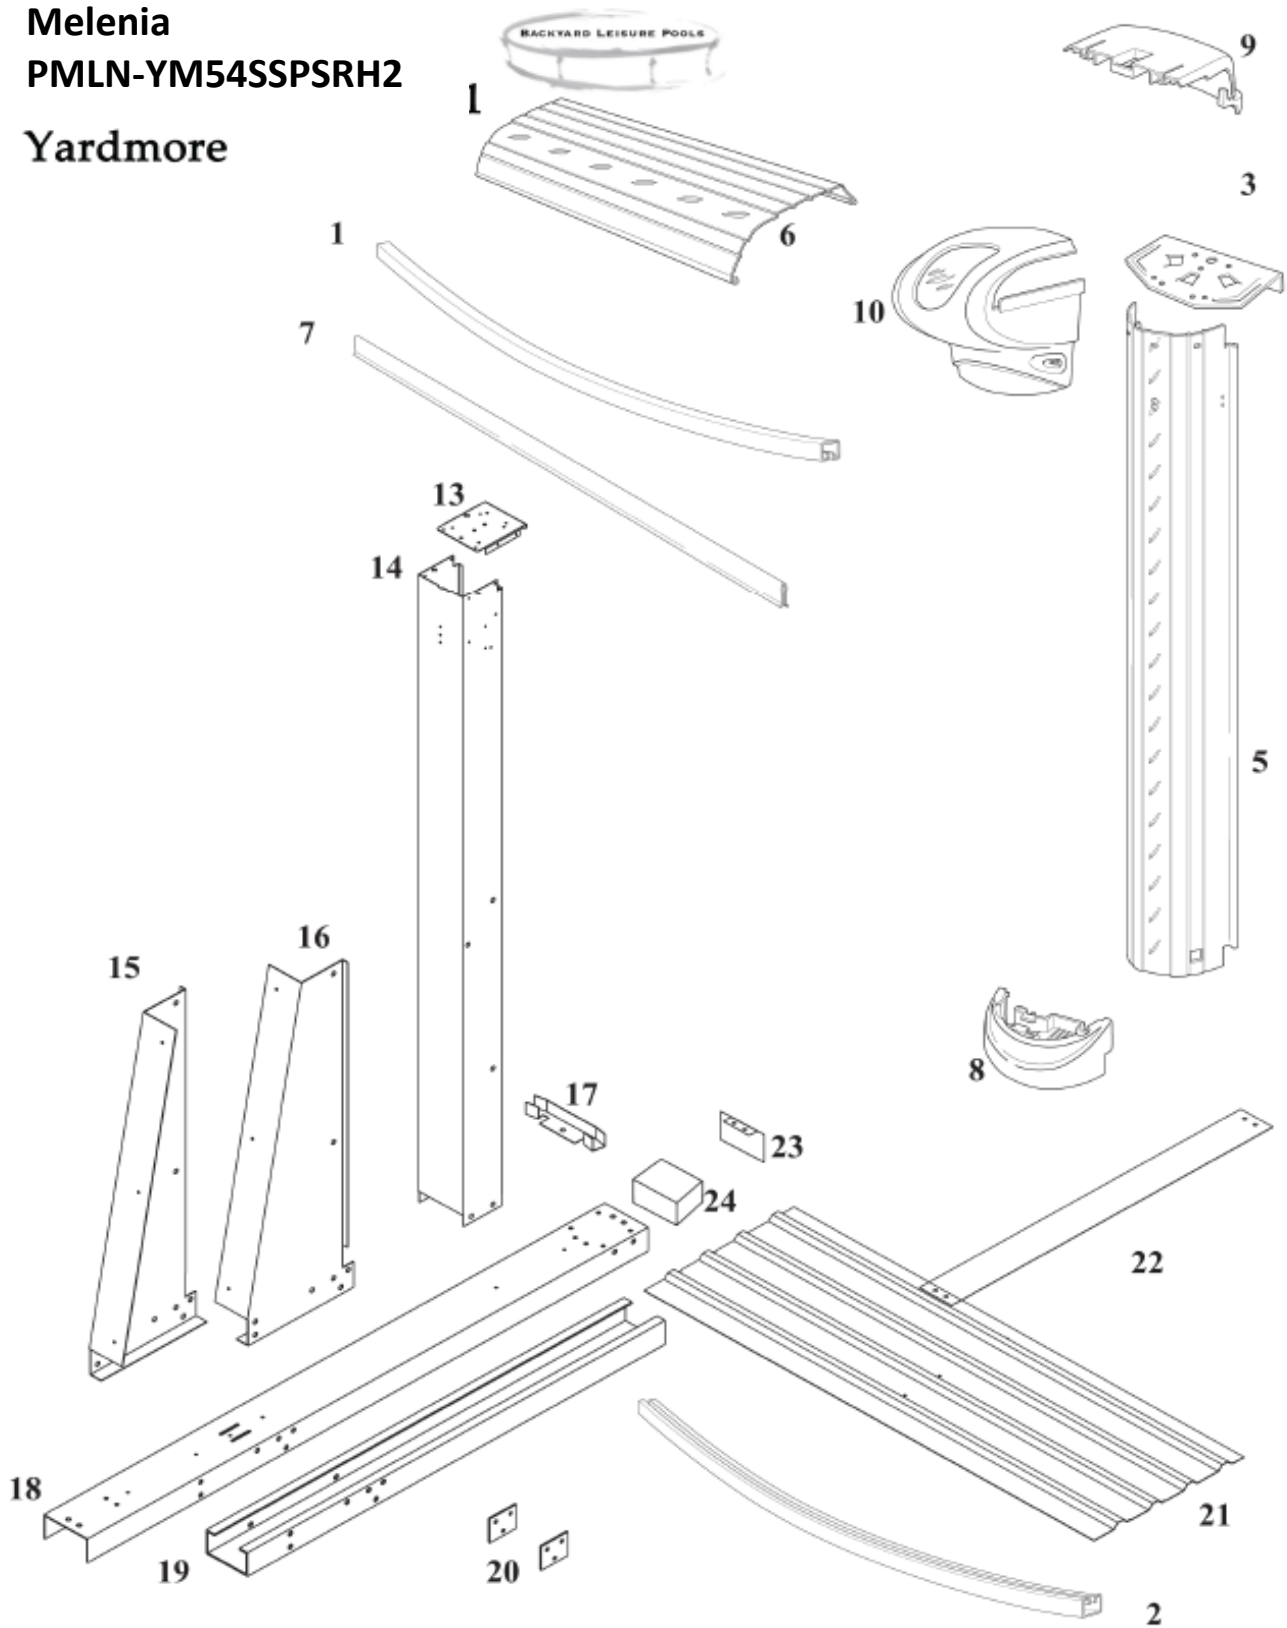

Melenia
PMLN-YM54SSSRH2

Yardmore

Product Description:		Melenia									
Product Code		PMLN-YM54SSPSRH2									
Qty Required for Installation (by Size)											
Index #	Description	Part #	Length	1217	1224	1524	1526	1530	1833	1840	2143
6	Top Rail Curved	22037	40-1/8"	12	10						
6	Top Rail Curved	22038	51-3/16"			10	10	10			
6	Top Rail Curved	22039	51-15/16"						12	12	
6	Top Rail Curved	22040									14
6	Top Rail Straight Side	22041	41-1/4"	2	8	2	8	10	10	14	12
6	Top Rail Transition	22035	47-1/4"			4					
5	Upright	22045	53-5/8"	10	12	12	12	12	14	14	12
14	Wrap Upright Oval	38838	54"	4	6	4	6	8	8	12	14
10	Top Cap Large Half Straight Side	22048	7"	4	6	4	6	8	8	12	14
10	Top Cap Large Half Curved Side	22047	7"	10	12	12	12	12	14	14	12
9	Top Cap Small Inner Half	22049	7"	14	18	16	18	20	22	26	26
8	Boot	22050	7"	10	12	12	12	12	14	14	12
13	Top Plate Oval	22762	6"	4	6	4	6	8	8	12	14
7	Top Plate	22761	6"	10	12	12	12	12	14	14	14
1	Plastic Coping	10296	48"	14	16	19	19	19	21	24	28
1	Inner Stabilizer	38501	42-5/8"	12	10						
1	Inner Stabilizer	38502	53-1/4"			10	10	10			
1	Inner Stabilizer	38503	54-1/8"						12	12	
1	Inner Stabilizer	38505	54-7/16"								14
1	Rim	38512	33"	2	4	2	4	6	6	10	12
1	Rim	38513	8"	4	6	4	6	8	8	12	14
1	Rim	38514	43"			4					
1	Rim	38511	37"		4		4	4	4	4	
2	Bottom Rail	38736	38"	2	10						
2	Bottom Rail	14950	49"			10	10	10			
2	Bottom Rail	14949	50"						12	12	
2	Bottom Rail	38739	54-1/4"								10
2	Bottom Rail Straight Side	16713	37-1/2"	2	4	2	4	6	6	10	12
2	Bottom Rail Corner	22901	45"			4					
2	Bottom Rail Corner	16714	39"		4		4	4	4	4	
2	Bottom Rail Corner	26097	53-1/2"								4
17	Connector Bottom Rail Straight Side	16542		4	6	4	6	8	8	12	14
21	Pressure Plate	16549	44"	4	6	4	6	8	8	12	14
23	Oval Channel End Cap	22726		4	6	4	6	8	8	12	14
24	Oval Channel Foam Block	29917		4	6	4	6	8	8	12	14
19	Under Channel Yardmore	15933	45-9/16"	4	6	4	6	8	8	12	14
15	Yardmore Gusset Left	38562		4	6	4	6	8	8	12	14
16	Yardmore Gusset Right	38563		4	6	4	6	8	8	12	14
18	Strap Over Channel	16539		4	6	4	6	8	8	12	14
22	Strap Section	16724	41-11/16"	4	6						
22	Strap Section	16723	39 9/32"							2	
22	Strap Section	16725	40-11/16"			6	9	12			
22	Strap Section	16726	52-11/16"						12	18	
22	Strap Section	22126	48.984"								28
*	Hardware Stainless Steel Base Pack YM (4 Uprights)	22-16720		1	1	1	1	2	2	3	3
*	Hardware Stainless Steel Base Pack YM (2 Uprights)	22-16722			1		1				1
*	Hardware Stainless Steel	44-10022		1							
*	Hardware Stainless Steel	44-10023			1						
*	Hardware Stainless Steel	44-10024				1					
*	Hardware Stainless Steel	44-10025					1				
*	Hardware Stainless Steel	44-10026						1			
*	Hardware Stainless Steel	44-10027							1		
*	Hardware Stainless Steel	44-10028								1	
*	Hardware Stainless Steel	44-10029									1
*	Envelope Safety Stickers	95-0007		1	1	1	1	1	1	1	1
*	Instructional DVD	36878		1	1	1	1	1	1	1	1