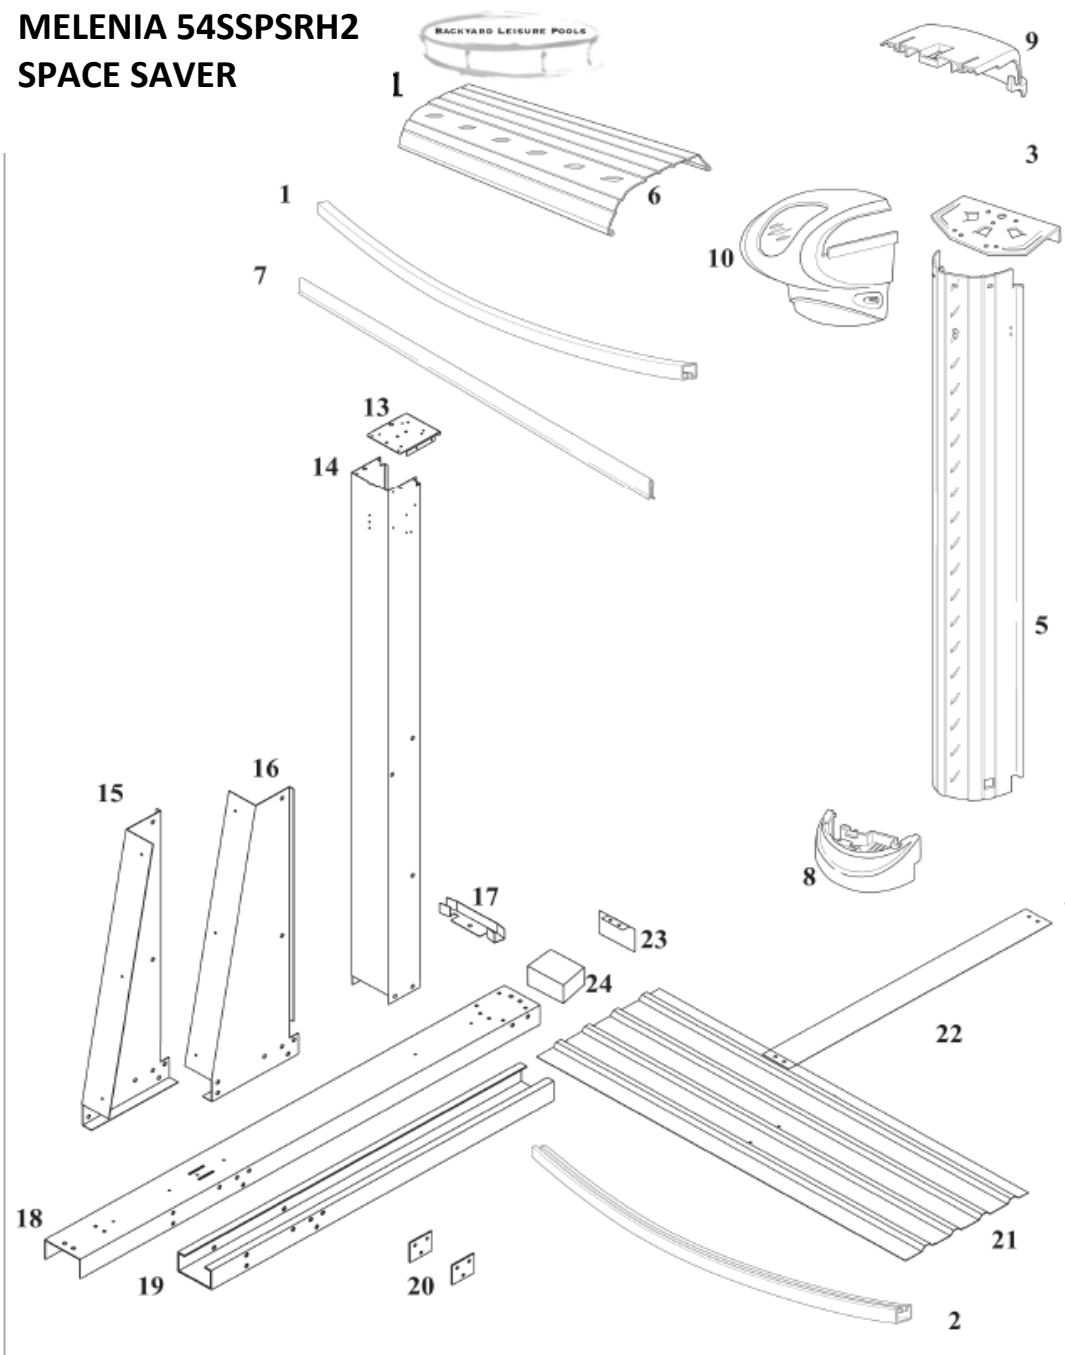

MELENIA 54SSPSRH2 SPACE SAVER

Product Description:**Melenia****Product Code****PMLN-SS54SSPSRH2****Qty Required for Installation (by Size)**

Index #	Description	Part #	Length	812	1016	1218	1220	1224
6	Top Rail Curved	22067	27-1/4"	10				
6	Top Rail Curved	22037	40-1/8"		6	8	10	10
6	Top Rail Straight Side	22041	41-1/4"		2	2	6	8
6	Top Rail Transistion	22034	30"	4				
6	Top Rail Transistion	22036	45-5/8"		4			
6	Top Rail Transistion	22035	47-1/4"			4		
5	Upright	22045	53-/5/8"	12	8	10	12	12
14	Wrap Upright Oval	38838	54"	2	4	4	4	6
10	Top Cap Small Inner Half	22049	7"	14	12	14	16	18
10	Top Cap Large Half Straight Side	22048	7"	2	4	4	4	6
9	Top Cap Large Half Curved Side	22047	7"	12	8	10	12	12
8	Boot	22050	7"	12	8	10	12	12
13	Top Plate Oval	22762	6"	2	4	4	4	6
3	Top Plate	22761	6"	12	8	10	12	12
7	Plastic Coping	10296	48"	9	12	14	15	16
1	Inner Stabilizer	38501	42-5/8"		6	8	10	10
1	Inner Stabilizer Transistion	38515	29-1/2"	4				
1	Inner Stabilizer Transistion	38516	41-3/8"		4			
1	Inner Stabilizer Transistion	37391	27-1/4"	4				
1	Inner Stabilizer	38500	29-1/2"	10				
1	Rim	38512	33"		2	2	2	4
1	Rim	38513	8"	2	4	4	4	6
1	Rim	38514	43"			4		
1	Rim	22909	39"				4	
1	Rim	38511	37"					4
2	Bottom Rail	18837	25-1/4"	10				
2	Bottom Rail	38736	38"		6	8		10
2	Bottom Rail	10289	38"				10	
2	Bottom Rail Straight Side	16713	37-1/2"		2	2		4
2	Bottom Rail Corner	38035	42-5/8"		4			
2	Bottom Rail Corner	22901	45"			4		
2	Bottom Rail Corner	16544	39"				4	
2	Bottom Rail Corner	16714	39"					4
17	Connector Bottom Rail Straight Side	16542		2	4	4	4	6
17	Connector Bottom Rail Straight Side	16543	37-1/2"				2	
21	Pressure Plate	16549	44"	6	8	8	8	6
23	Oval Channel End Cap	22726		2	4	4	4	6
24	Oval Channel Foam Block	29917		2	4	4	4	6
19	Under Channel SSS	27646	35-9/16"	2	4	4	4	6
15	Yardmore Gusset Left	38562		2	4	4	4	6
16	Yardmore Gusset Right	38563		2	4	4	4	6
18	Strap Over Channel	27645	43-1/2"	2	4	4	4	6
22	Strap Section	33160	32-1/4"	1				
22	Strap Section	33095	28-5/8"		4			
22	Strap Section	16724	41-11/16"			4	4	6
*	Hardware Stainless Steel Base Pack YM (4 Uprights)	22-16720			1	1	1	1
*	Hardware Stainless Steel Base Pack YM (2 Uprights)	22-16722		1				1
*	Hardware Stainless Steel	44-10019		1	1			
*	Hardware Stainless Steel	44-10212		1	1	1	1	1
*	Hardware Stainless Steel	44-10022				1		
*	Hardware Stainless Steel	44-10020					1	
*	Hardware Stainless Steel	44-10023						1
*	Envelope Safety Stickers	95-0007		1	1	1	1	1
*	Instructional DVD	36878		1	1	1	1	1