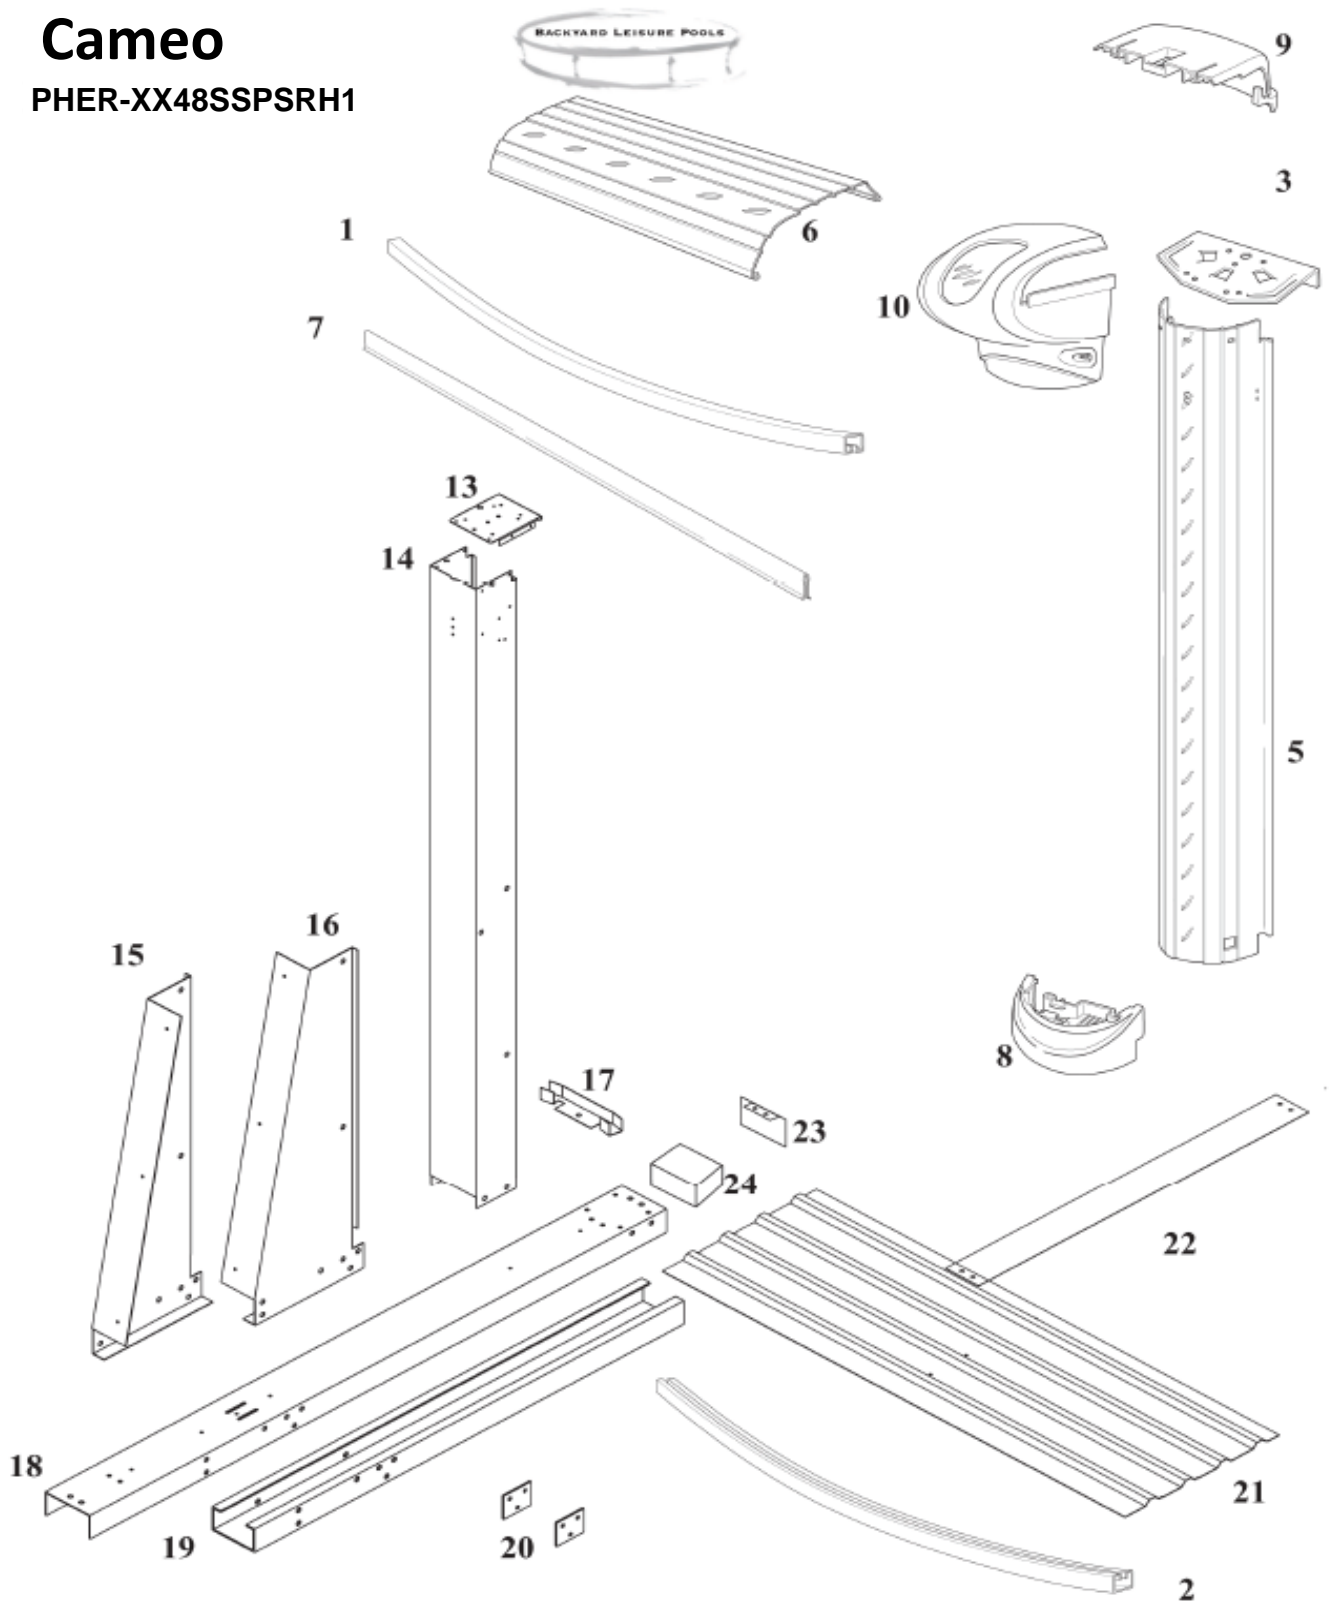

Cameo

PHER-XX48SSPSRH1

Product Description:		Cameo Oval 48"			
Product Code:		PHER-YM48SSPSRH1			
Quantity Required for Installation (by Pool Size)					
Index #	Description	Part #	Length	812	1016
6	Top Rail Curved	22749	27-1/4"	10	
6	Top Rail Curved	22750	40 1/8"		6
6	Top Rail Transition	27944	30"	4	
6	Top Rail Transition	38042	45/5/8"		4
6	Top Rail Straight Side	22756	41 1/4"		2
5	Upright	28129	47-5/8"	12	8
14	Wrap Upright Oval	35748	49"	2	4
9	Top Cap Inner	22734	7"	14	12
10	Top Cap Outer	22732	7"	12	8
10	Top Cap Straight Side	22733	7"	2	4
8	Bottom Boot	22735	7"	12	8
13	Top Plate Oval	22762	6"	2	4
3	Top Plate	22761	6"	12	8
7	Plastic Coping	10296	48"	9	12
1	Inner Stabilizer	38500	29-1/2"	10	
2	Inner Stabilizer	38501	42 5/8"		6
1	Inner Stabilizer	38513	29-1/2"	2	4
1	Inner Stabilizer	38515	29 1/2"	4	
1	Inner Stabilizer Transistion	38516	41-3/8"		4
1	Rim	38512	9"		2
2	Bottom Rail	18837	25 1/4"	10	
3	Bottom Rail	16713	9		2
2	Bottom Rail Corner	38035	42 5/8"		4
2	Bottom Rail	37391	27 1/4"	4	
2	Bottom Rail	38736	38"		6
17	Connector Bottom Rail Straight Side	16542		2	4
21	Pressure Plate	16549	44"	8	8
23	Oval Channel End Cap	22726		2	4
24	Oval Channel Foam Block	29917		2	4
19	Under Channel	27646	35-9/16"	2	4
15	Yardmore Gusset Left	35740		2	4
16	Yardmore Gusset Right	35741		2	4
22	Strap Section	33160	32-1/4"	1	
22	Strap Section	33095	28 5/8"		4
22	Strap Over Channel	27645	43-1/2"	2	4
20	Hardware Stainless Steel Base Pack YM	22-16722	[2 upr]	1	
20	Hardware Stainless Steel Base Pack YM	22-16720	[4 upr]		1
*	Hardware Pool Kit ZY Oval 19	44-10019		1	1
*	Hardware Stainless Steel	44-10212			1
*	Hardware Pool Kit ZY Oval SS 212	44-10212		1	1
	SSS Installation	95-0691		1	1
	Envelope Safety Stickers	95-0007		1	1
	Instructional DVD	36878		1	1

*May not be pictured