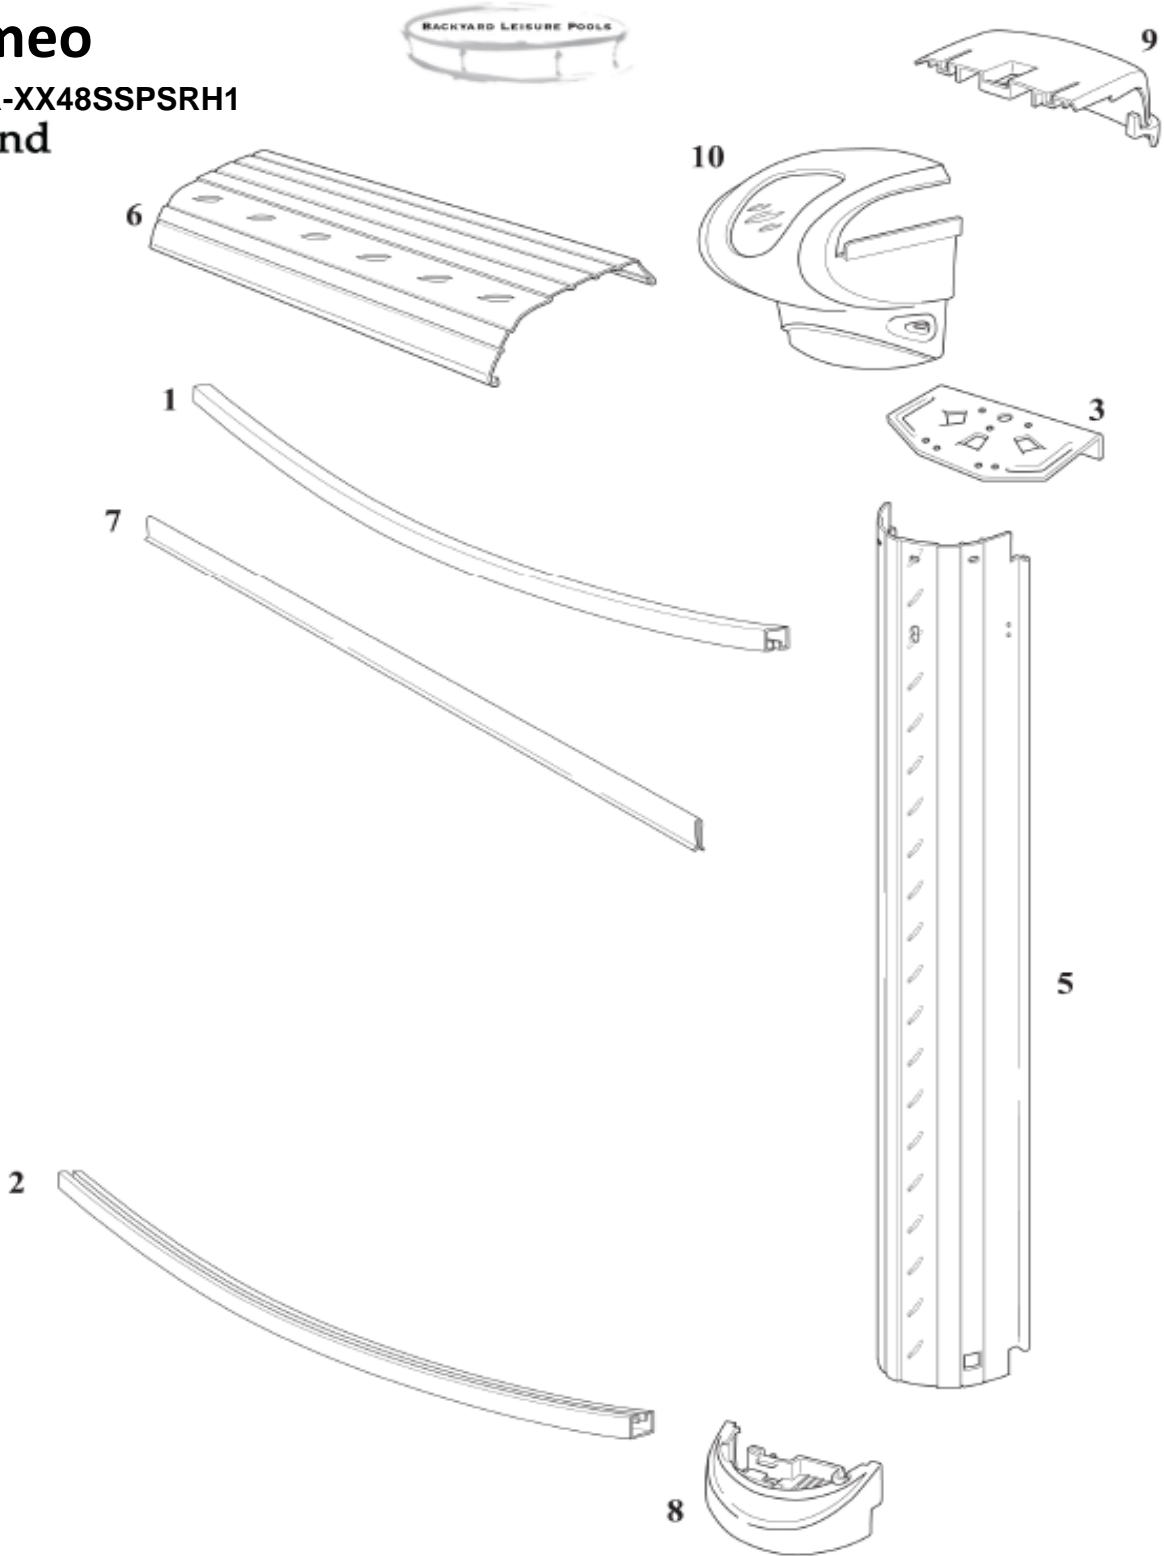

Cameo

PHER-XX48SSPSRH1

Round

Product Description: Cameo Round
Product Code: PHER-48SSPSRH1

		Quantity Required for Installation (by Pool Size)					
Index #	Description	Part #	Length	15'	18'	24'	27'
6	Top Rail Curved	22755	56-7/16"	10	12	16	18
5	Upright	28129	47-5/8"	10	12	16	18
9	Top Cap Inner	22734	7"	10	12	16	18
10	Top Cap Outer	22732	7"	10	12	16	18
3	Top Plate	22761	6"	10	12	16	18
8	Bottom Boot	22735	7"	10	12	16	18
7	Plastic Coping	10296	48"	12	14	19	21
2	Bottom Rail	38737	54-1/8"	10			
2	Bottom Rail	38738	54- 7/16"		12		
2	Bottom Rail	38740	54-1/8"			16	
2	Bottom Rail	38741	54-1/4"				18
1	Inner Stabilizer	38502	53-1/4"	11			
1	Inner Stabilizer	38503	54-1/8"		13		
1	Inner Stabilizer	38506	52-1/4"			18	
1	Inner Stabilizer	38507	52-7/8"				20
*	Hardware Pool Kit ZY3	44-10003		1			
*	Hardware Pool Kit ZY 7	44-10007			1		
*	Hardware Pool Kit ZY 8	44-10008				1	
*	Hardware Pool Kit ZY 10	44-10010					1
	Envelope Safety Stickers	95-0007		1	1	1	1
	Instructional DVD	36878		1	1	1	1