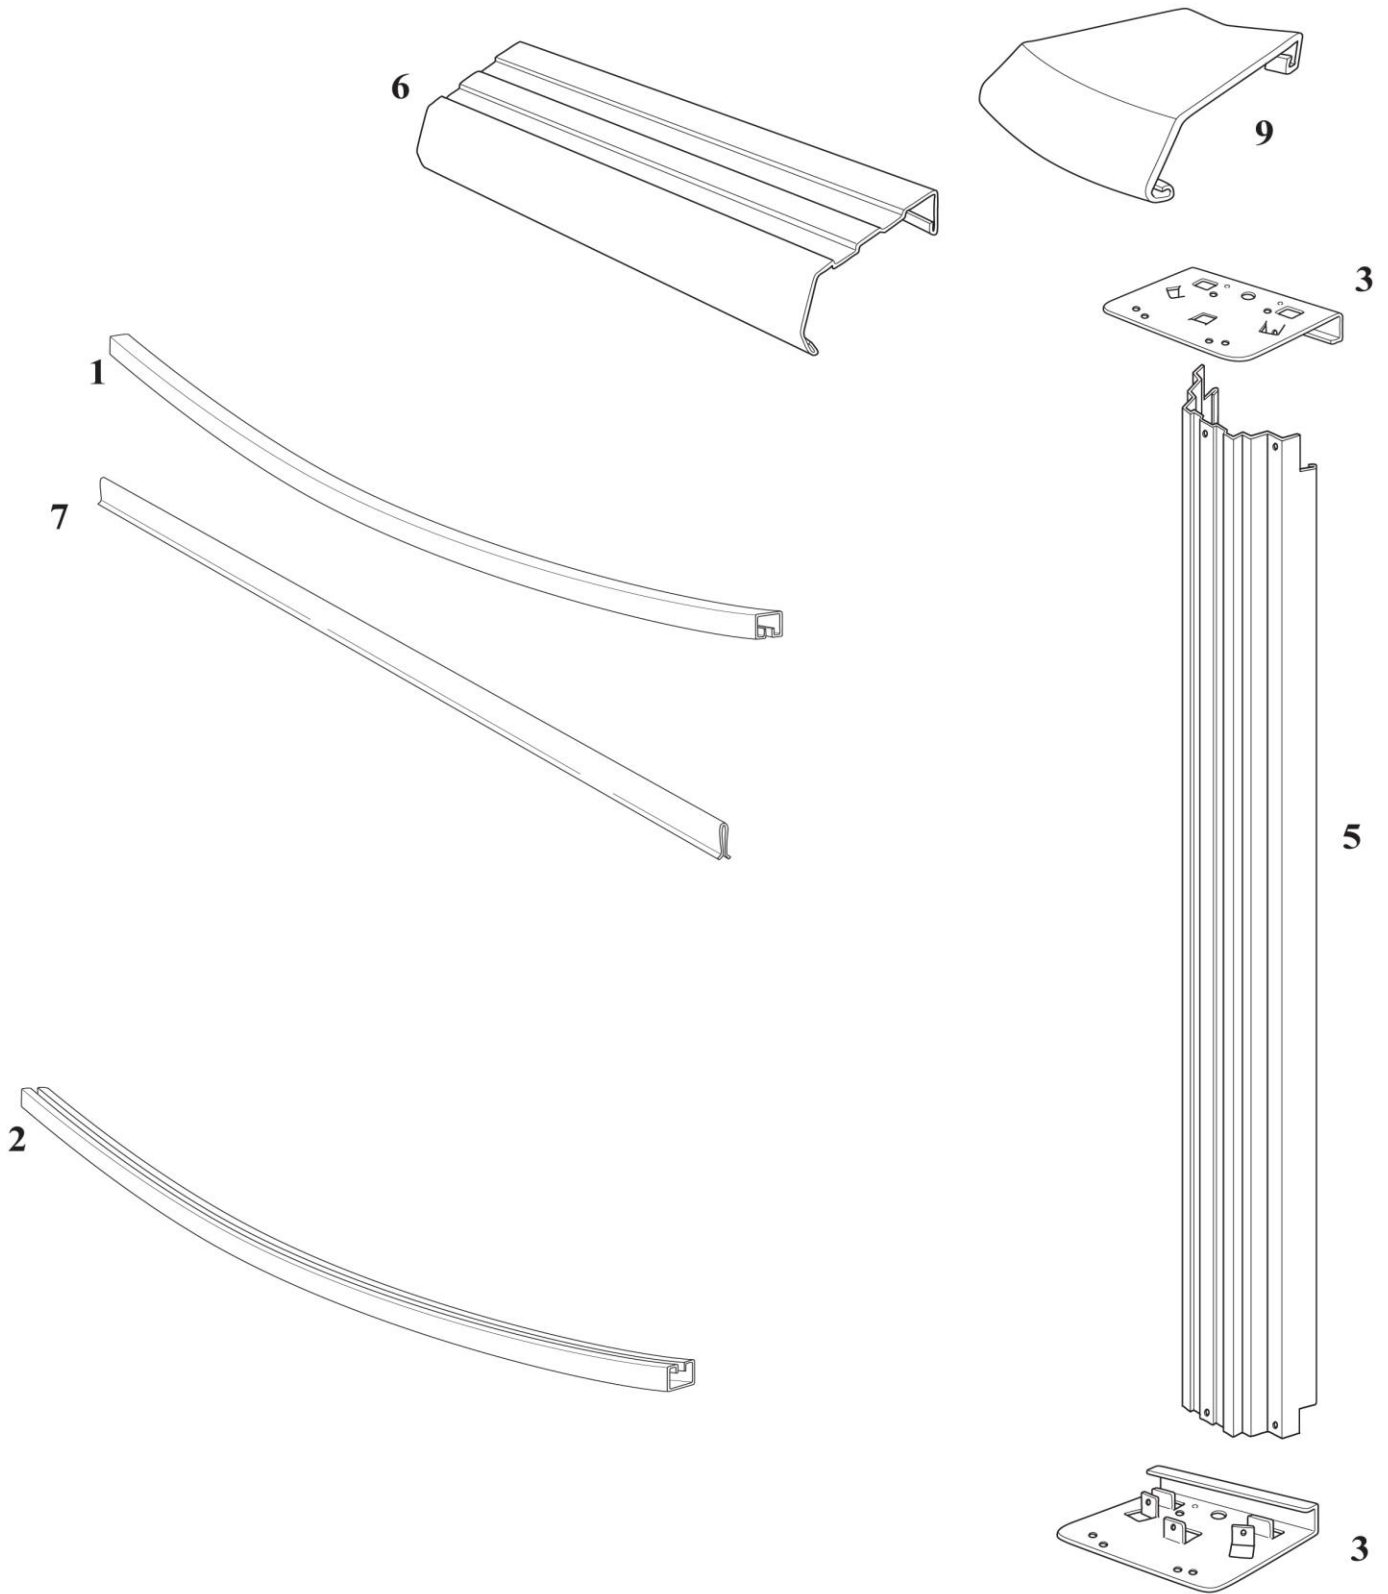

Bristol

ZBRICHA-**52-001

Round

Product Description: Bristol 52" Round
Product Code: ZBRICHA-52-001**

Quantities required for installation (by size)

Index#	Description	Part #	Length	12'	15'	18'	21'	24'	27'	30'
6	Top Rail	21424	40-1/8"	11						
6	Top Rail	21428	55-13/16"		10	12	14	16	18	20
9	Top Cap	21431		11	10	12	14	16	18	20
5	Upright	21430		11	10	12	14	16	18	20
7	Plastic Coping	10296		9	12	14	16	19	21	24
3	Top/Bottom Plate	11595		22	20	24	28	32	36	40
1	Inner Stabilizer	38501	42-5/8"	11						
1	Inner Stabilizer	38502	53-1/4"		11					
1	Inner Stabilizer	38503	54-1/8"			13				
1	Inner Stabilizer	38505	54-7/16"				15			
1	Inner Stabilizer	38506	52-1/4"					18		
1	Inner Stabilizer	38507	52-7/8"						20	
1	Inner Stabilizer	38509	51-1/4"							23
2	Bottom Rail	38736	38"	11						
2	Bottom Rail	38737	54-1/8"		10					
2	Bottom Rail	38738	54-7/16"			12				
2	Bottom Rail	38739	54-1/4"				14			
2	Bottom Rail	38740	54-1/8"					16		
2	Bottom Rail	38741	54-1/4"						18	
2	Bottom Rail	38742	54-1/4"							20
*	Wall Bar	37397		2	2	2	2	2	2	2
*	Wall	WCHA52S-WMN12-448Z	12'	1						
*	Wall	WCHA52S-WMN15-568Z	15'		1					
*	Wall	WCHA52S-WMN18-682Z	18'			1				
*	Wall	WCHA52S-WMN21-785Z	21'				1			
*	Wall	WCHA52S-WMN24-908Z	24'					1		
*	Wall	WCHA52S-WMN27-1021Z	27'						1	
*	Wall	WCHA52S-WMN30-1134Z	30'							1
*	Hardware	44-10004		1	1					
*	Hardware	44-10006				1				
*	Hardware	44-10008					1			
*	Hardware	44-10010						1		
*	Hardware	44-10011							1	
*	Hardware	44-10013								1
*	Safety Envelope	95-0007		1	1	1	1	1	1	1
*	Consumer DVD	36879		1	1	1	1	1	1	1