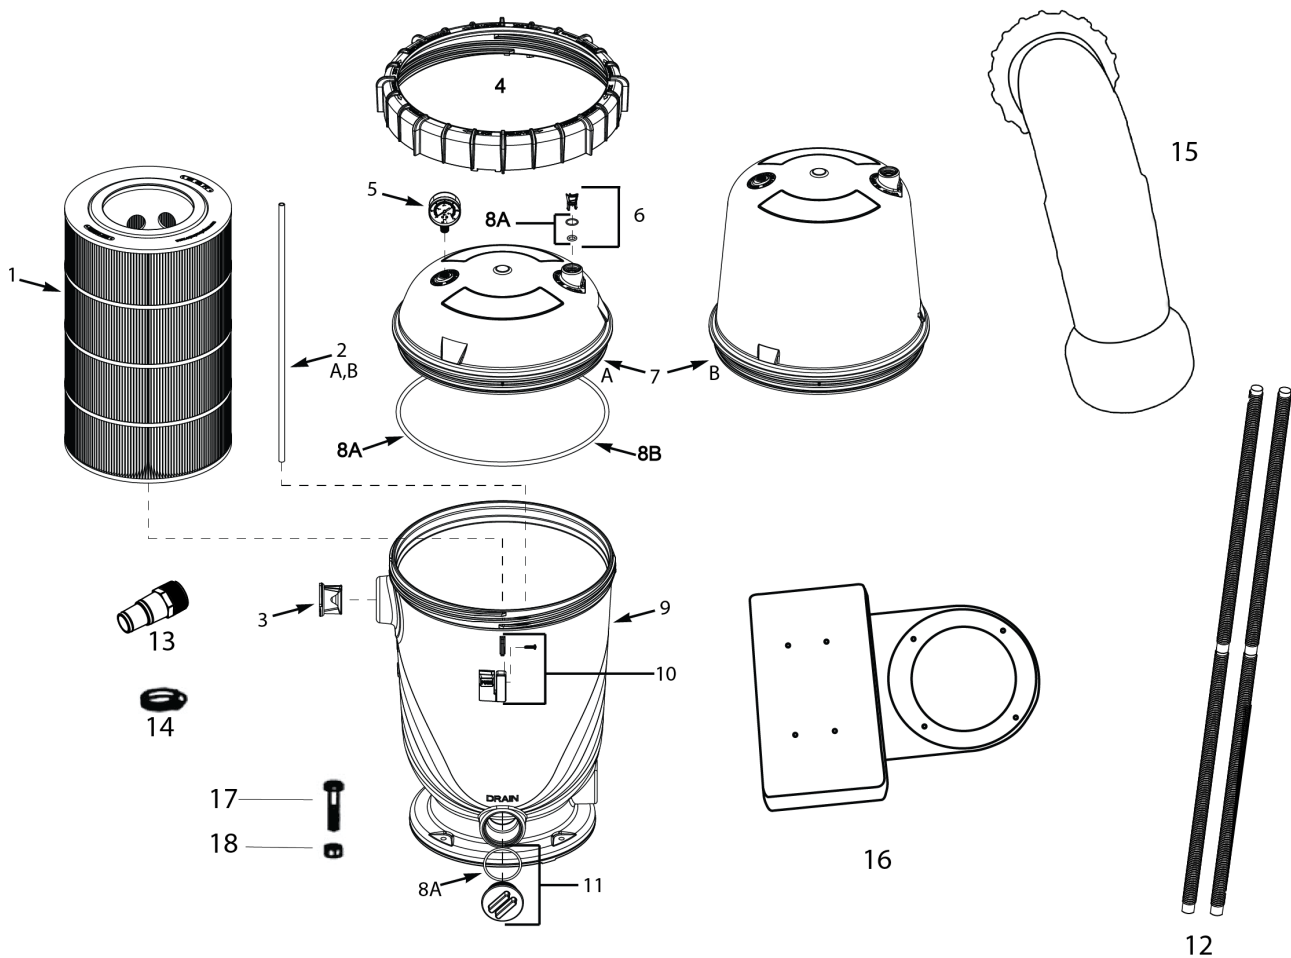

Schematics

Schematics (continued)

Parts Listing

Ref. No.	Part No.	Description	QTY
1A	62554-XXX1	95 Sq Ft (Short) Pro Filter Cartridge	1
1B	62553-XXX1	100 Sq Ft (Tall) Pro Filter Cartridge	1
1C	62555-XXX1	125 Sq Ft (Short) Pro Filter Cartridge	1
1D	62556-XXX1	150 Sq Ft (Short) Pro Filter Cartridge	1
1E	62556-XXX2	150 Sq Ft (Tall) Pro Filter Cartridge	1
1F	62557-XXX1	200 Sq Ft (Tall) Pro Filter Cartridge	1
1G	62440PF-001	120 Sq Ft (Tall) Pro Filter Cartridge	1
1H	62441PF-001	190 Sq Ft (Tall) Pro Filter Cartridge	1
1I	62558-XXX1	250 Sq Ft (Tall) Pro Filter Cartridge	1
2A	68028-001	Breather Tube - Low Pro Tank	1
2B	68029-001	Breather Tube - High Pro Tank	1
3	28584-001	Flow Diverter	1
4	28576-001	Locking Ring	1
5	6913	Filter Tank Pressure Gauge	1
6	28585-XXX1	Air Relief Valve Assembly (includes Orings)	1
7A	28580-XX1	Filter Top Low Pro Tank	1
7B	28581-XX2	Filter Top High Pro Tank	1
8A	19079-XXX1	Master O-Ring Kit	1
8B	19079-001	Filter Lid O-Ring Only	1
9	28574-001	Filter Base	1
10	05736-XXX1	Filter Safety Latch Assembly (includes screws)	1
11	28583-XXX1	Drain Plug Assembly - 2" (includes O-ring)	1
12	10020-001	Black 6ft Hose (Pool to Filter/Filter to Pool)	2
13	65020-01	Universal Hose Barb Adapter for 1.5-1.25" hoses (qty 5)	5
14	65022-01	Hose Clamp (qty 5)	5
15	28012-001	Sweep 90' Pump to Filter Unionized System	1
16	10000-ACC3	Filter/Pump Base Tray	1
17	67059-001	Bolt - Hex HD 5/16x2 for Filter base/pump	8
18	67061-001	Nut - 5/16 for Filter base/pump	8
19	28111-001	2" - 1.5" Reducer Fitting (not shown)	1
20A	62001-XX	1.0HP Pool Pump (XX denotes various cord types/sizes/brand)	1
20B	62005-XX	1.5HP Pool Pump (XX denotes various cord types/sizes/brand)	1
20C	62008-XX	2.0HP Pool Pump (XX denotes various cord types/sizes/brand)	1
20D	72001-XX	1.0HP 2-Speed Pool Pump (XX denotes various cord types/sizes/brand)	1
20E	72005-XX	1.5HP 2-Speed Pool Pump (XX denotes various cord types/sizes/brand)	1
20F	72008-XX	2.0HP 2-Speed Pool Pump (XX denotes various cord types/sizes/brand)	1
21	63061-01	Union Adapter Kit to 1-1/2" F NPT	1
22	63057-01	Clear Basket Cover	1
23	63056-01	Basket Locking Ring	1
24	63059-01	Filter Basket Lid O-ring	1
25	63058-01	Filter Basket	1
26A	63008-01	Impeller (1.0HP & 1.5HP)	1
26B	63008-02	Impeller (2.0HP)	1
27A	63007-01	Diffuser (1.0HP & 1.5HP)	1
27B	63007-02	Diffuser (2.0HP)	1
28	63006-01	Diffuser Seal	1
29A	63001-01	Drain Plug with O-ring	1
29B	63002-01	Drain Plug O-ring Only	1
30A	63010-01	Seal Plate O-ring	1
30B	63010-02	Seal Plate	1
31	63009-01	Shaft Seal	1
32A	63040-01	Motor Capacitor (1.0HP & 1.5HP) 30uf (not shown)	1
32B	63041-01	Motor Capacitor (2.0HP) 35uf (not shown)	1
33A	GRAPA10M	1.0HP TEFC Replacement Motor Only (no cord)	1
33B	GRAPA15M	1.5HP TEFC Replacement Motor (no cord)	1
33C	GRAPA20M	2.0HP TEFC Replacement Motor (no cord)	1
33D	GRAPA102SPM	1.0HP 2-Speed TEFC Replacement Motor (no cord)	1
33E	GRAPA152SPM	1.5HP 2-Speed TEFC Replacement Motor (no cord)	1
33F	GRAPA202SPM	2.0HP 2-Speed TEFC Replacement Motor (no cord)	1
34	65034-01	Pump Main Wet-End Housing Only	1
35	63000-01	Pump Base	1
36	65034-002	Union O-Ring (set of 2)	1