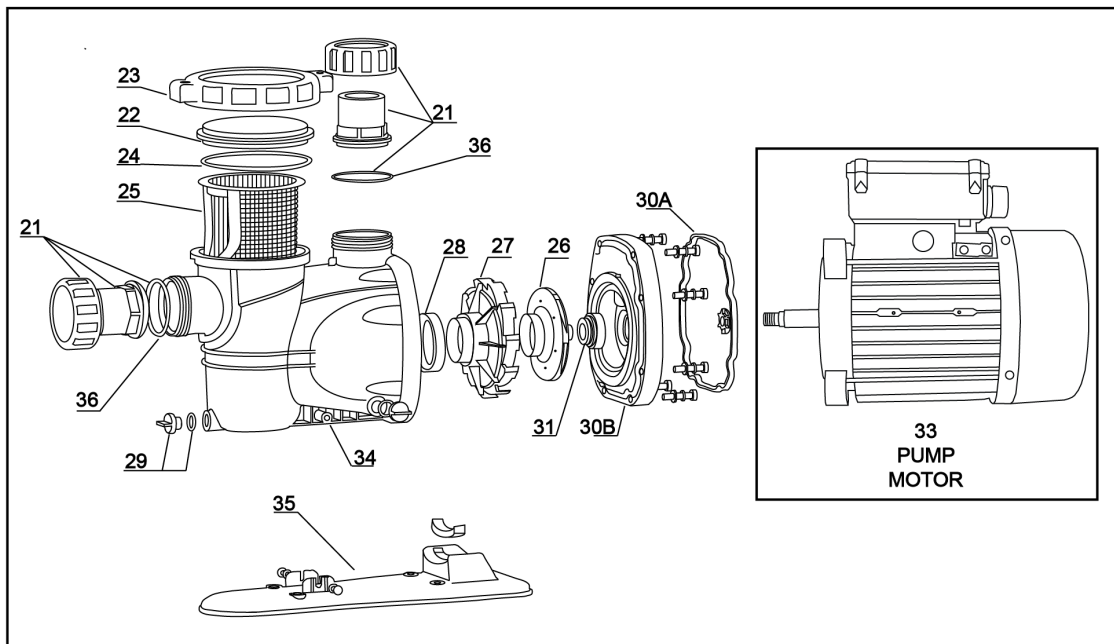

Schematics

Schematics (continued)

Parts Listing

Ref. No.	Part No.	Description	QTY
1A	62554-XXX1	95 Sq Ft (Short) Pro Filter Cartridge	1
1B	62553-XXX1	100 Sq Ft (Tall) Pro Filter Cartridge	1
1C	62555-XXX1	125 Sq Ft (Short) Pro Filter Cartridge	1
1D	62556-XXX1	150 Sq Ft (Short) Pro Filter Cartridge	1
1E	62556-XXX2	150 Sq Ft (Tall) Pro Filter Cartridge	1
1F	62557-XXX1	200 Sq Ft (Tall) Pro Filter Cartridge	1
1G	62440PF-001	120 Sq Ft (Tall) Pro Filter Cartridge	1
1H	62441PF-001	190 Sq Ft (Tall) Pro Filter Cartridge	1
1I	62558-XXX1	250 Sq Ft (Tall) Pro Filter Cartridge	1
2A	68028-001	Breather Tube - Low Pro Tank	1
2B	68029-001	Breather Tube - High Pro Tank	1
3	28584-001	Flow Diverter	1
4	28576-001	Locking Ring	1
5	6913	Filter Tank Pressure Gauge	1
6	28585-XXX1	Air Relief Valve Assembly (includes Orings)	1
7A	28580-XX1	Filter Top Low Pro Tank	1
7B	28581-XX2	Filter Top High Pro Tank	1
8A	19079-XXX1	Master O-Ring Kit	1
8B	19079-001	Filter Lid O-Ring Only	1
9	28574-001	Filter Base	1
10	05736-XXX1	Filter Safety Latch Assembly (includes screws)	1
11	28583-XXX1	Drain Plug Assembly - 2" (includes O-ring)	1
12	10020-001	Black 6ft Hose (Pool to Filter/Filter to Pool)	2
13	65020-01	Universal Hose Barb Adapter for 1.5-1.25" hoses (qty 5)	5
14	65022-01	Hose Clamp (qty 5)	5
15	28012-001	Sweep 90' Pump to Filter Unionized System	1
16	10000-ACC3	Filter/Pump Base Tray	1
17	67059-001	Bolt - Hex HD 5/16x2 for Filter base/pump	8
18	67061-001	Nut - 5/16 for Filter base/pump	8
19	28111-001	2" - 1.5" Reducer Fitting (not shown)	1
20A	62001-XX	1.0HP Pool Pump (XX denotes various cord types/sizes/brand)	1
20B	62005-XX	1.5HP Pool Pump (XX denotes various cord types/sizes/brand)	1
20C	62008-XX	2.0HP Pool Pump (XX denotes various cord types/sizes/brand)	1
20D	72001-XX	1.0HP 2-Speed Pool Pump (XX denotes various cord types/sizes/brand)	1
20E	72005-XX	1.5HP 2-Speed Pool Pump (XX denotes various cord types/sizes/brand)	1
20F	72008-XX	2.0HP 2-Speed Pool Pump (XX denotes various cord types/sizes/brand)	1
21	63061-01	Union Adapter Kit to 1-1/2" F NPT	1
22	63057-01	Clear Basket Cover	1
23	63056-01	Basket Locking Ring	1
24	63059-01	Filter Basket Lid O-ring	1
25	63058-01	Filter Basket	1
26A	63008-01	Impeller (1.0HP & 1.5HP)	1
26B	63008-02	Impeller (2.0HP)	1
27A	63007-01	Diffuser (1.0HP & 1.5HP)	1
27B	63007-02	Diffuser (2.0HP)	1
28	63006-01	Diffuser Seal	1
29A	63001-01	Drain Plug with O-ring	1
29B	63002-01	Drain Plug O-ring Only	1
30A	63010-01	Seal Plate O-ring	1
30B	63010-02	Seal Plate	1
31	63009-01	Shaft Seal	1
32A	63040-01	Motor Capacitor (1.0HP & 1.5HP) 30uf (not shown)	1
32B	63041-01	Motor Capacitor (2.0HP) 35uf (not shown)	1
33A	GRAPA10M	1.0HP TEFC Replacement Motor Only (no cord)	1
33B	GRAPA15M	1.5HP TEFC Replacement Motor (no cord)	1
33C	GRAPA20M	2.0HP TEFC Replacement Motor (no cord)	1
33D	GRAPA102SPM	1.0HP 2-Speed TEFC Replacement Motor (no cord)	1
33E	GRAPA152SPM	1.5HP 2-Speed TEFC Replacement Motor (no cord)	1
33F	GRAPA202SPM	2.0HP 2-Speed TEFC Replacement Motor (no cord)	1
34	65034-01	Pump Main Wet-End Housing Only	1
35	63000-01	Pump Base	1
36	65034-002	Union O-Ring (set of 2)	1